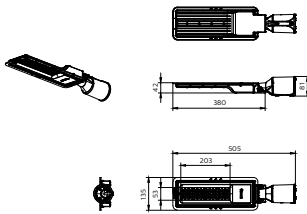

Application

- Amenity/Security/Landscape/ Plaza square/Parking/Architectural lighting

BRP121

Versions

Essential Smartbright Pathway gen2

Essential Smartbright Pathway gen2

Essential Smartbright Pathway gen2

Dimensional drawing

BRP121 70W

BRP121 50W

BRP121 100W D48

BRP121 30W

BRP121 80&100W

BRP121 50W D48

Product details