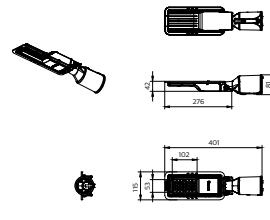

Dimensional drawing

BRP121 70W

BRP121 50W

BRP121 100W D48

BRP121 30W

BRP121 80&100W

BRP121 50W D48

Product details