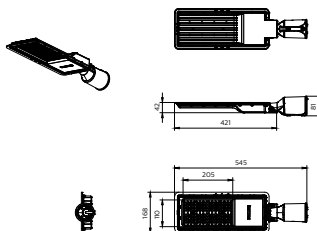

Dimensional drawing

BRP121 70W

BRP121 50W

BRP121 100W D48

BRP121 30W

BRP121 80&100W

BRP121 50W D48

Product details