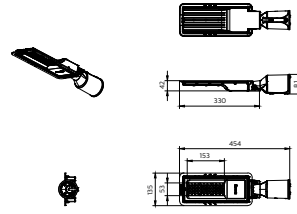

Application

- Amenity/Security/Landscape/ Plaza square/Parking/Architectural lighting

BRP121

Versions

Essential Smartbright Pathway gen2

Essential Smartbright Pathway gen2

Essential Smartbright Pathway gen2

Dimensional drawing

BRP121 70W

BRP121 50W

BRP121 100W D48

BRP121 30W

BRP121 80&100W

BRP121 50W D48

Product details