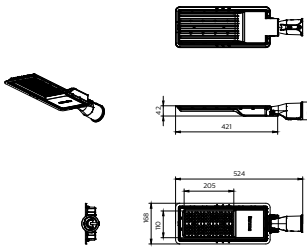

Application

- Amenity/Security/Landscape/ Plaza square/Parking/Architectural lighting

BRP121

Versions

Essential Smartbright Pathway gen2

Essential Smartbright Pathway gen2

Essential Smartbright Pathway gen2

Dimensional drawing

BRP121 70W

BRP121 50W

BRP121 100W D48

BRP121 30W

BRP121 80&100W

BRP121 50W D48

Product details