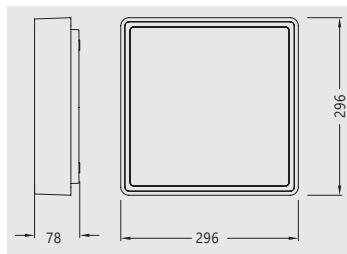

**LED OUTDOOR BULKHEAD**  
**16W**

SYOBH002

The **Synerji LED 16W Square Outdoor Bulkhead** is manufactured from PC and ABS with a PC Diffuser, it is UV Resistant and corrosion proof, making the fitting suitable for coastal regions. The IP65 rated bulkhead boasts a power factor of 0.8 and will provide 30 000 hours of lamp life.

All Synerji LED Bulkheads comply with the IEC: 60598 standard.

GREY

**DIMENSIONS**

**900lm**

LUMENS

**4000K**

COOL  
WHITE

**0.8**