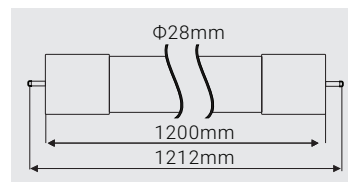

LED

T8 GLASS TUBES

18W

SYLEDT18W

The **Synerji 18W LED T8 Glass Tube** is the perfect replacement solution for the traditional fluorescent tubes, saving you energy and money. The Tube boasts a power factor of 0,9, wide 270° directional lighting and 25 000 hours of lamp life. It features PVC end caps and single end power input. The built-in driver supplies power with no compromise on stability and life warranty.

DIMENSIONS

Built-in driver gives no compromise on stability and life warranty.

1800lm
COOL
WHITE

1800lm
DAYLIGHT

0.90
POWER
FACTOR