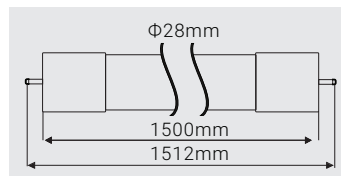

LED

T8 GLASS TUBES

24W

SYLEDT24W

The **Synerji 24W LED T8 Glass Tube** is the perfect replacement solution for the traditional fluorescent tubes, saving you energy and money. The tube boasts a power factor of 0,9, wide 270° directional lighting and 25 000 hours of lamp life. Furthermore, the tube is plastic coated, making it suitable for the food industry. It features PVC end caps and single end power input. The built-in driver supplies power with no compromise on stability and life warranty.

DIMENSIONS

Built-in driver gives no compromise on stability and life warranty.

2400lm
COOL
WHITE

2400lm
DAYLIGHT

0.90
POWER
FACTOR